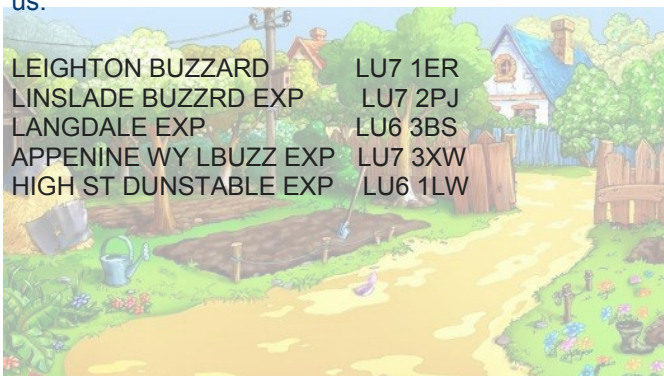

Exciting News -

Tesco has picked HRPS to help fund a new school allotment for the children. For the whole of September, when you next shop in one of the stores listed please ask for a token and drop it into the 'Bags of Help' box which is usually located near the main entrance/exit. We will let you know how we do as soon as Tesco informs us.

LEIGHTON BUZZARD LU7 1ER
LINSLADE BUZZRD EXP LU7 2PJ
LANGDALE EXP LU6 3BS
APPENINE WY LBUZZ EXP LU7 3XW
HIGH ST DUNSTABLE EXP LU6 1LW

Date	Event
8/9/17	Year 6 residential presentation— Kingswood 5.30pm
4/10/17	School Photos: Single and Siblings
12/10/17	Blue Class Parent Assembly
17/10/17	Parent's evening 3.30-6.30pm
19/10/17	Parent's Evening 5-8pm
20/10/17	Last Day Of Term